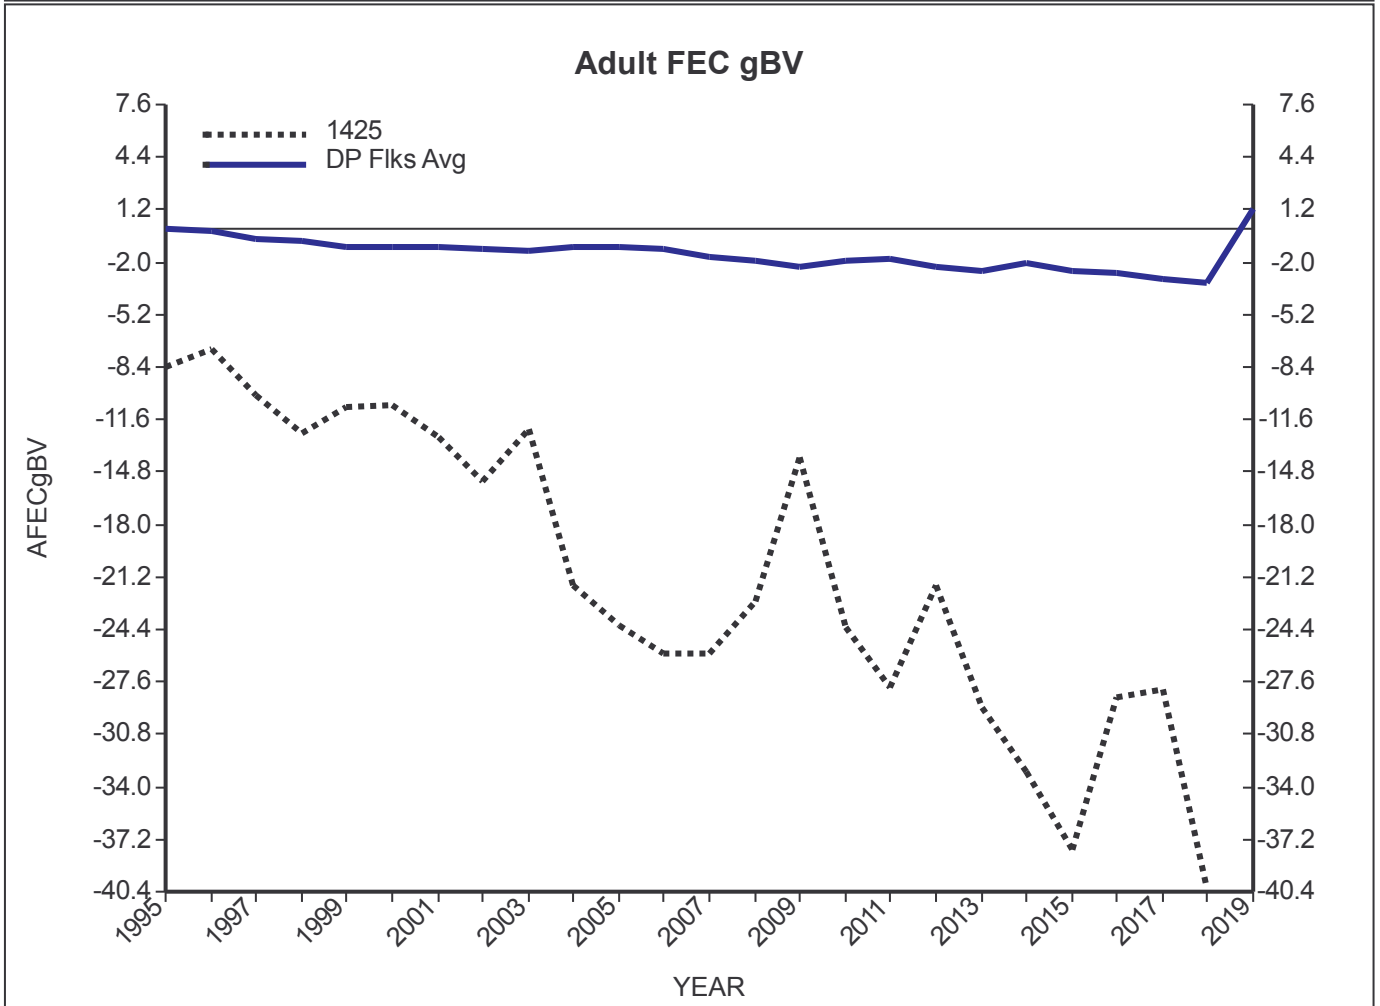

Genetic Trends

for Flock 1425

GE Analysis #36923 7/10/2019

Analysis Flocks: 1,2,7,8 + 1253 others

Genetic Trends

for Flock 1425

GE Analysis #36923 7/10/2019

Analysis Flocks: 1,2,7,8 + 1253 others